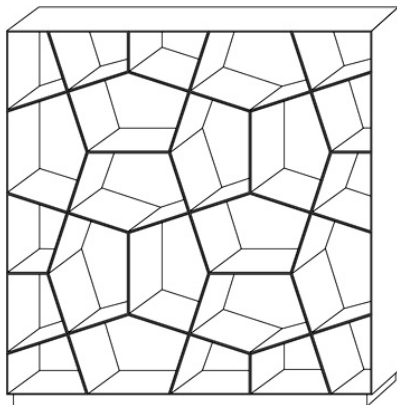

**Specifications Pattern**  
**Design Alfredo Häberli**

quodes<sup>©</sup>

ALFREDO HÄBERLI of Zurich designed PATTERN for Quodes. This Argentine-born designer chose basic geometric shapes and piled them one on top of the other to create interesting patterns. Both the variation and the contours give the furniture a fascinating and visual shape. Furniture sculptures, suitable for storing books and exhibiting objects.

*Some models of Pattern:*

L 195 cm H 200 cm D 36 cm

L 130 cm H 195 cm D 36 cm (vertical model)

On request we can supply this model in a horizontal version: L 195 cm H 135 cm D 36 cm

L 65 cm H 200 cm D 36 cm

L 195 cm H 70 cm D 36 cm ' open side board' **NEW**

L 130 cm H 135 cm D 36 cm

*For PROJECTS and ON REQUEST*

For projects we offer also customised dimensions on request. It is possible to install a 'Pattern Wall', which should be a multiple of 65 cm, for example 6,5 meter long and 1,95 meter high.