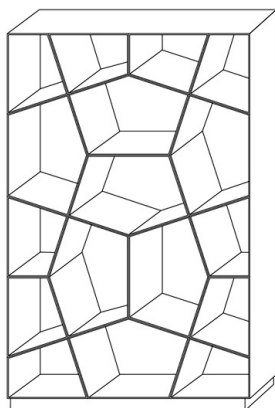

**Specifications Pattern**  
**Design Alfredo Häberli**

quodes<sup>©</sup>

ALFREDO HÄBERLI of Zurich designed PATTERN for Quodes. This Argentine-born designer chose basic geometric shapes and piled them one on top of the other to create interesting patterns. Both the variation and the contours give the furniture a fascinating and visual shape. Furniture sculptures, suitable for storing books and exhibiting objects.

*Some models of Pattern:*

L 195 cm H 200 cm D 36 cm

L 130 cm H 195 cm D 36 cm (vertical model)

On request we can supply this model in a horizontal version: L 195 cm H 135 cm D 36 cm

L 65 cm H 200 cm D 36 cm

L 195 cm H 70 cm D 36 cm ' open side board' **NEW**

L 130 cm H 135 cm D 36 cm

*For PROJECTS and ON REQUEST*

For projects we offer also customised dimensions on request. It is possible to install a 'Pattern Wall', which should be a multiple of 65 cm, for example 6,5 meter long and 1,95 meter high.