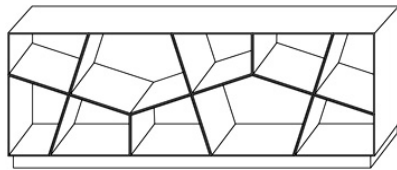

*Some models of Pattern:*

L 195 cm H 200 cm D 36 cm

L 130 cm H 195 cm D 36 cm (vertical model)

On request we can supply this model in a horizontal version: L 195 cm H 135 cm D 36 cm

L 65 cm H 200 cm D 36 cm

L 195 cm H 70 cm D 36 cm ' open side board' **NEW**

L 130 cm H 135 cm D 36 cm

*For PROJECTS and ON REQUEST*

For projects we offer also customised dimensions on request. It is possible to install a 'Pattern Wall', which should be a multiple of 65 cm, for example 6,5 meter long and 1,95 meter high.