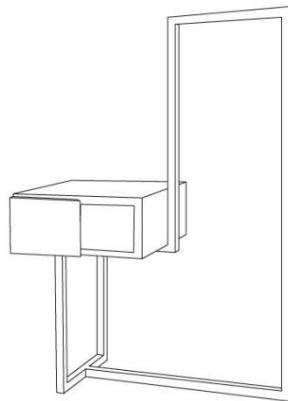

The modules (wardrobe and drawer units) stand on a graphic metal carriage and seem to float. The configuration of doors and drawers is eye-catching and the dimensions are subtle. The doors open over a rail and fold out like a book. And like the drawers, the doors are bevelled over their entire length, removing the need for handles and reinforcing the muted character of the Teca.

Chest of drawers + high + low wardrobe
L180 H207 D60 cm

Chest of drawers + high wardrobe
L180 H207/107 D60 cm

High wardrobe
L80 H180 D60 cm

Chest of drawers
L100 H80 D60 cm

Chest of drawers + low wardrobe
L200 H107/127 D60 cm

2x chest of drawers
L200 H107 D60 cm

1 x chest of drawers
L160 H27/107 D60 cm

Low wardrobe
L100 H100 D60 cm

2x high wardrobe
L160 H207 D60 cm

Bedside cabinet + dress boy
L66 H100 D37 cm

Base
L160 H27 D50 cm