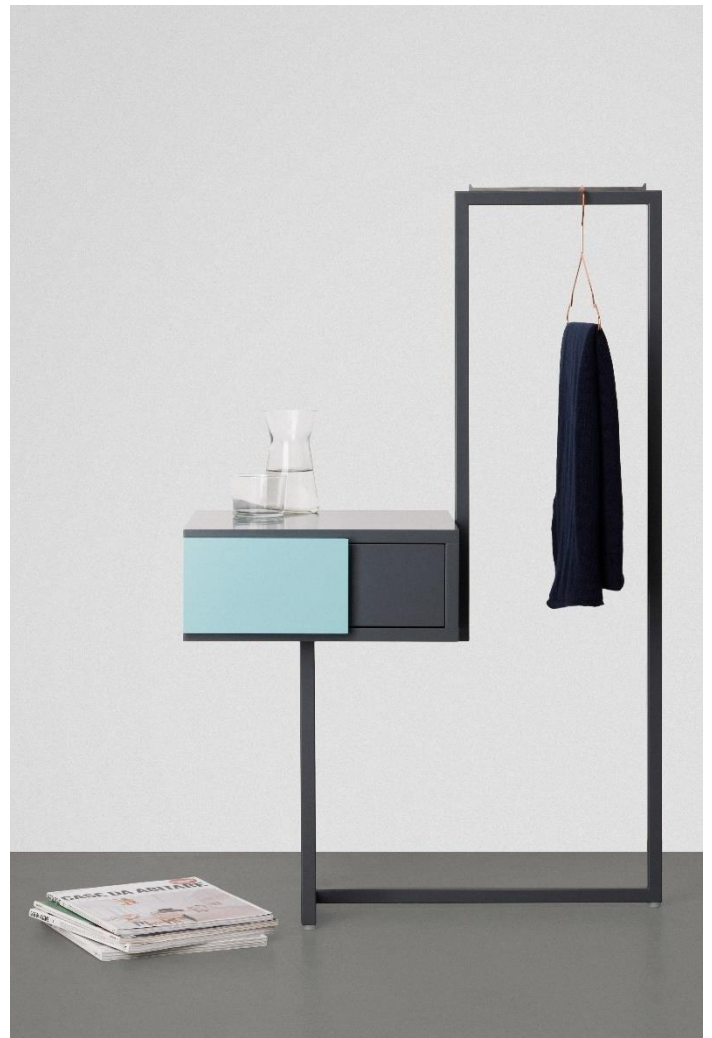

Teca

Design by Alfredo Häberli

Alfredo Häberli of Zürich designed Teca for Quodes.

The Teca wardrobe system consists of three basic modules and a base that allows customers to assemble the cabinet according to their own taste.

The modules (wardrobe and drawer units) stand on a graphic metal carriage and seem to float. The configuration of doors and drawers is eye-catching and the dimensions are subtle. The doors open over a rail and fold out like a book. And like the drawers, the doors are bevelled over their entire length, removing the need for handles and reinforcing the muted character of the Teca.

In addition, Häberli created a sculptural and innovative Bedside Table, which is also a dress boy.

quodes[®]

About the designer

Alfredo Häberli was born in Buenos Aires, Argentina, in 1964. He moved to Switzerland in 1977 and graduated 1991 with distinction in Industrial Design at the Höhere Schule für Gestaltung in Zurich.

The results are works with a strong expression and emotionality.

Materials

Base: powder coated metal in satin traffic white (RAL 9016), can be lacquered in any color upon request.

Corpus: laminated chipboard in satin traffic white (RAL 9016) or lacquered MDF in any satin color.