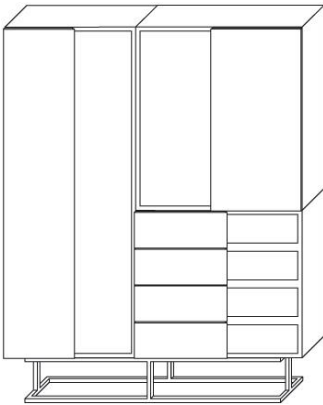

Compositions

Chest of drawers + high + low wardrobe
L180 H207 D60 cm