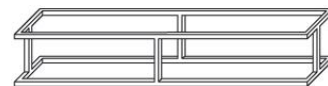

Base
L160 H27 D50 cm