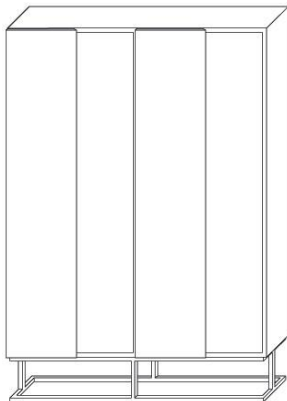

2x high wardrobe
L160 H207 D60 cm