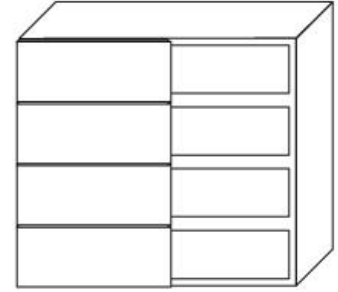

Chest of drawers + high + low wardrobe
L180 H207 D60 cm

Chest of drawers + high wardrobe
L180 H207/107 D60 cm

High wardrobe
L80 H180 D60 cm

Chest of drawers
L100 H80 D60 cm

Chest of drawers + low wardrobe
L200 H107/127 D60 cm