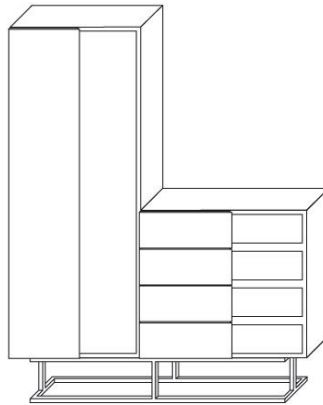

Chest of drawers + high wardrobe
L180 H207/107 D60 cm