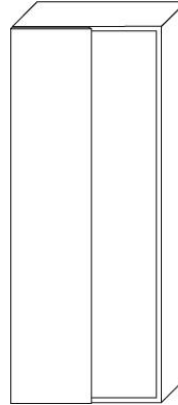

Chest of drawers + high + low wardrobe
L180 H207 D60 cm

Chest of drawers + high wardrobe
L180 H207/107 D60 cm

High wardrobe
L80 H180 D60 cm

Chest of drawers
L100 H80 D60 cm

Chest of drawers + low wardrobe
L200 H107/127 D60 cm