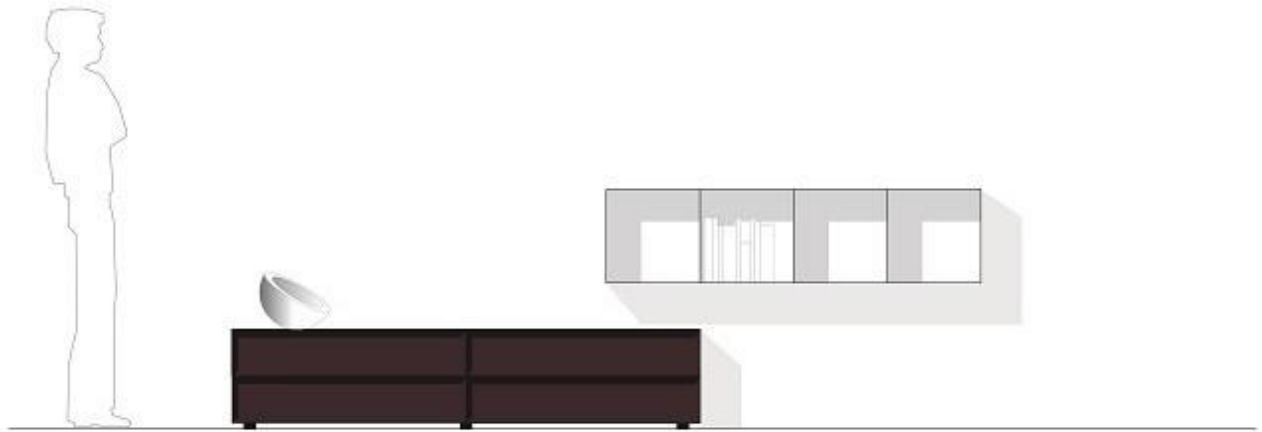

Cabinet with door L50 H80 D49 cm

Bookcase L160 H40 D32 cm

Cabinet with door L50 H80 D49 cm

Bookcase L40 H160 D32 cm

Cabinet with large drawer front L160 H40 D49 cm

Compositions, examples

Lowboard with 4 drawers L200 H40 D49 cm
Wall-mounted: bookcase L160 H40 D32 cm