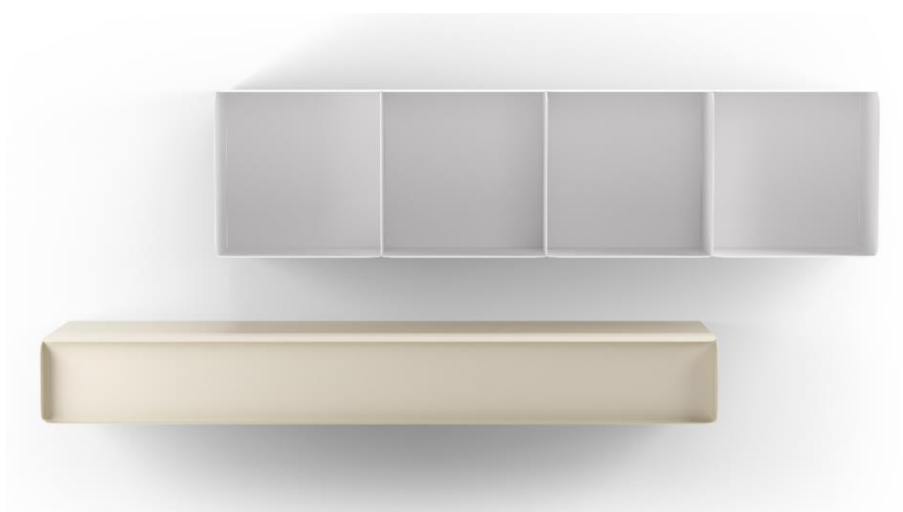

Cabinets with doors or drawers

Shell: lacquered MDF in any regular RAL or NCS satin colour.

Front panels: aluminium, powder coated in satin traffic white RAL 9016 or lacquered in any regular RAL or NCS satin colour.

Colours

The bookcases are powder coated in satin traffic white RAL 9016 or graphite black RAL 9011.

It is also possible to order a minimum of 2 bookcases in a colour, available in the factory.

The cabinets with doors and drawers can be ordered in satin traffic white (base price) or in a RAL or NCS colour (2nd price level).

Product measurements (cm)

Collar modules with front panel Depth 49 cm

Collar module with fronts Depth 49 cm

Collar Bookcase Depth 32 cm

Compositions, examples

Chest of 2 drawers L100 H40 D49 cm
Chest of 1 drawer L160 H20 D49 cm

Chest of 1 drawer L160 H20 D49 cm
Bookcase L160 H40 D32 cm

Compositions, examples

Bookcase L160 H40 D32 cm, 3 x

Compositions, examples

Cabinet with 2 drawers L200 H20 D49 cm

Cabinet with 1 door L50 H40 D49 cm x 2