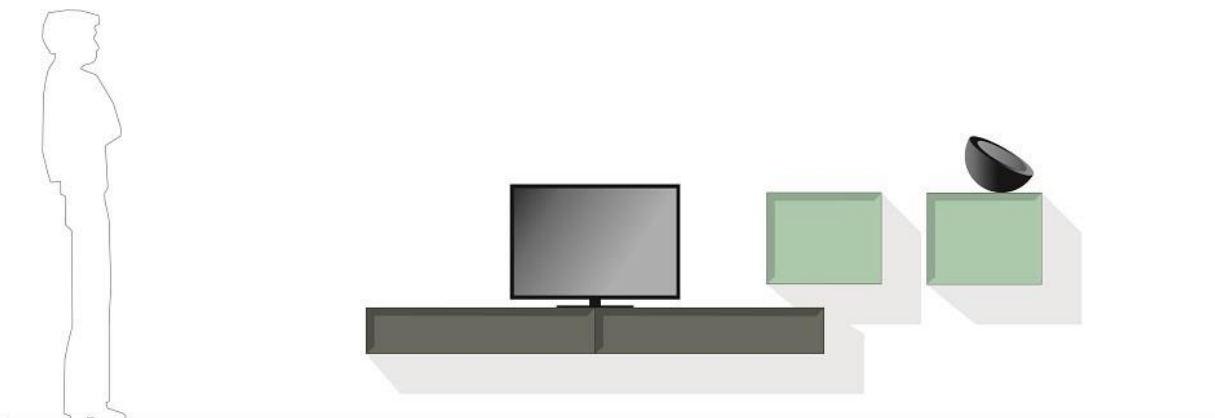

Bookcase L160 H40 D32 cm, 3 x

Compositions, examples

Cabinet with 2 drawers L200 H20 D49 cm

Cabinet with 1 door L50 H40 D49 cm x 2