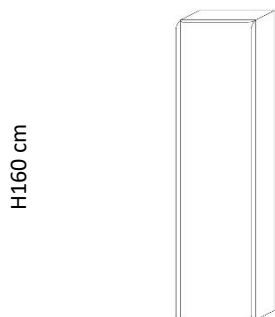

Product measurements (cm)

Collar modules with front panel Depth 49 cm

Collar module with fronts Depth 49 cm

Collar Bookcase Depth 32 cm

Compositions, examples

Chest of 2 drawers L100 H40 D49 cm
Chest of 1 drawer L160 H20 D49 cm