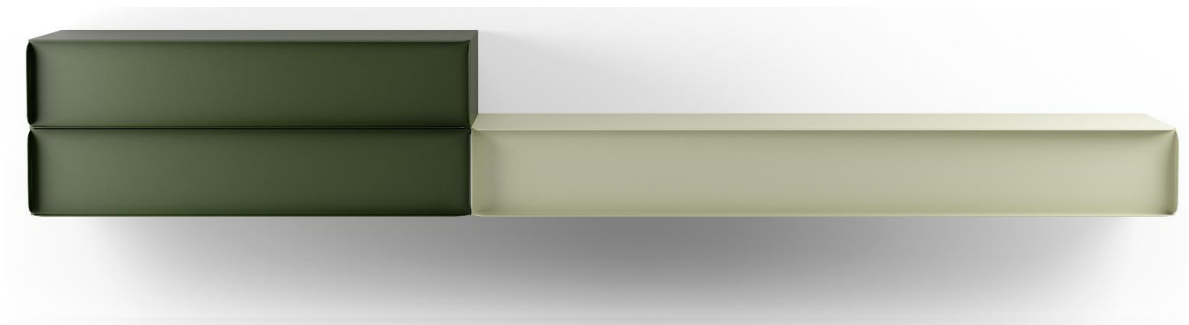

Product measurements (cm)

Collar modules with front panel Depth 49 cm

Collar module with fronts Depth 49 cm

Collar Bookcase Depth 32 cm

Compositions, examples

Chest of 2 drawers L100 H40 D49 cm
Chest of 1 drawer L160 H20 D49 cm