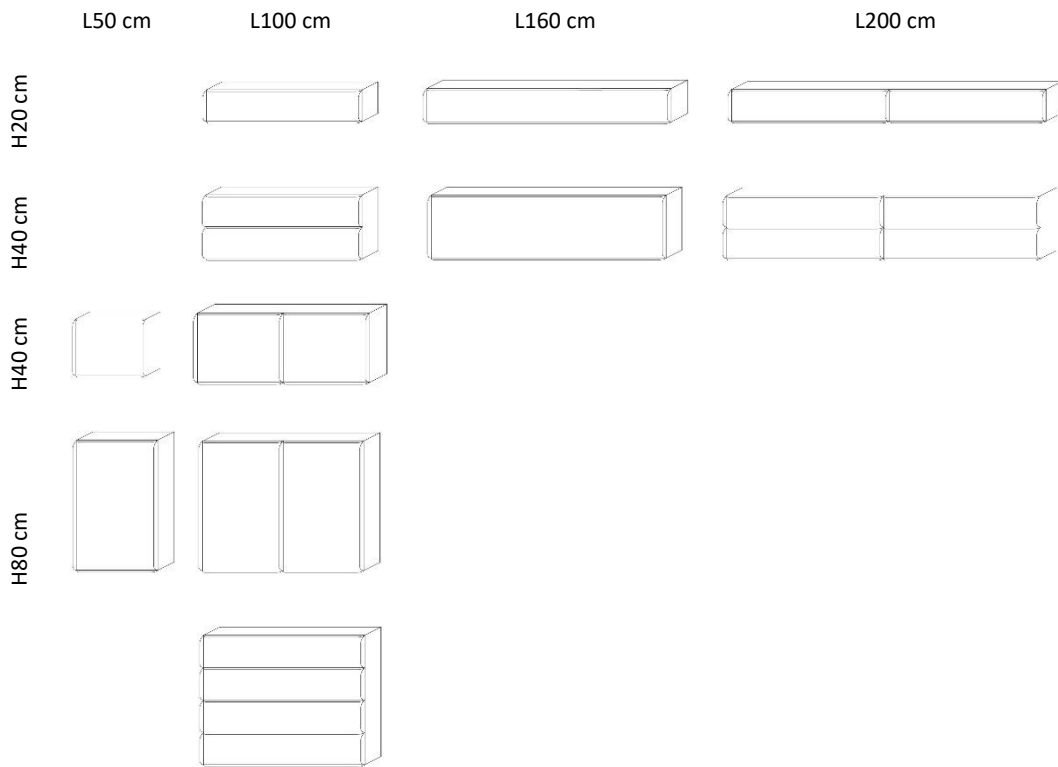

Product measurements (cm)

Collar modules with front panel Depth 49 cm

Collar module with fronts Depth 49 cm

Collar Bookcase Depth 32 cm

Compositions, examples

Chest of 2 drawers L100 H40 D49 cm
Chest of 1 drawer L160 H20 D49 cm