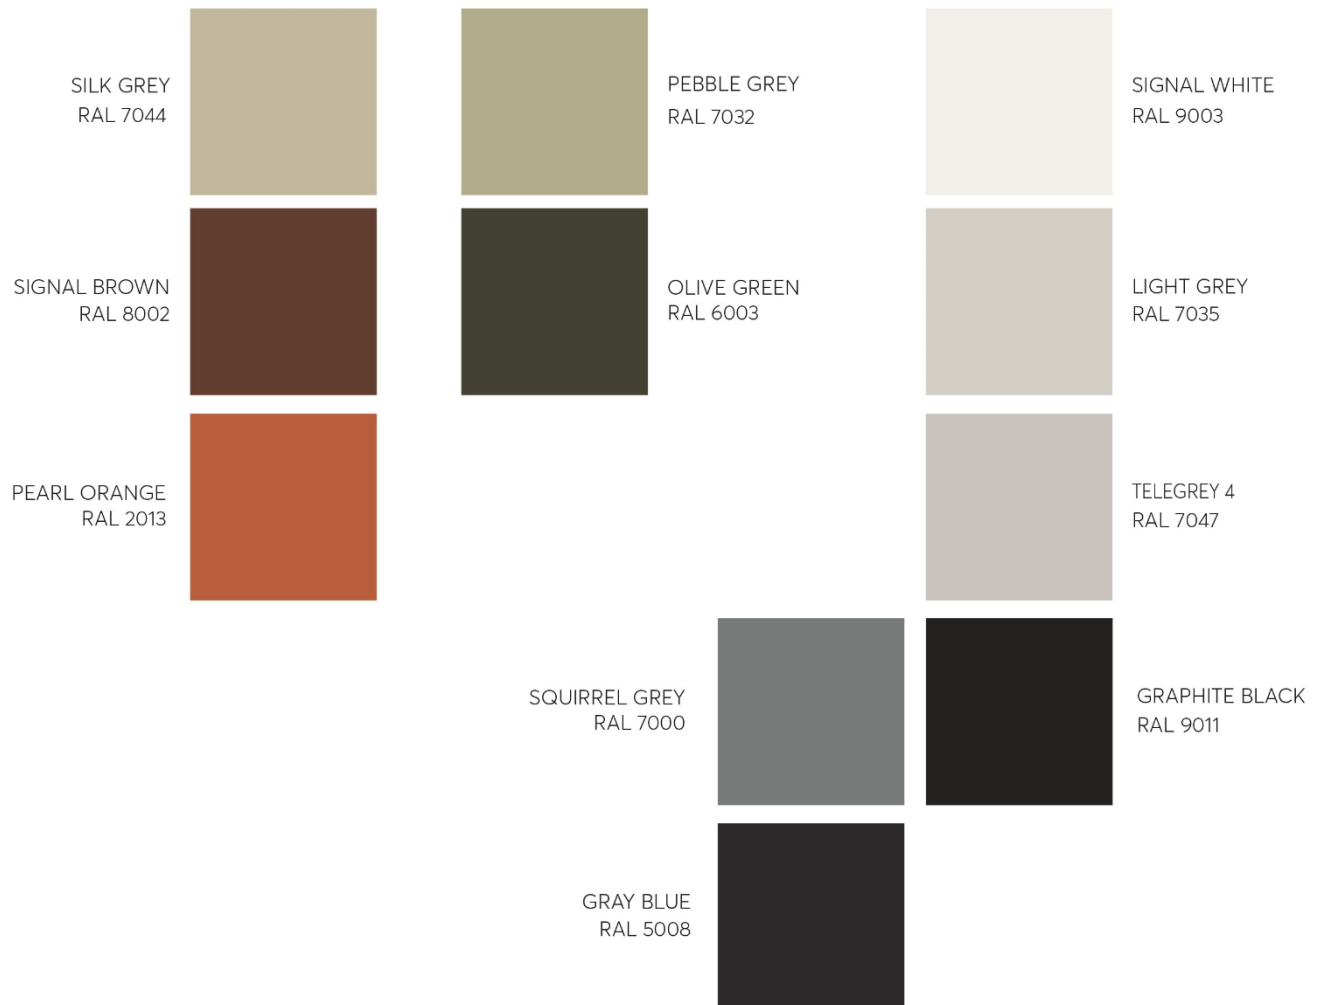

Colours

The bookcases are powder coated in satin traffic white RAL 9016 or graphite black RAL 9011.

It is also possible to order a minimum of 2 bookcases in a colour, available in the factory.

The cabinets with doors and drawers can be ordered in satin traffic white (base price) or in a RAL or NCS colour (2nd price level).

Colour suggestions

We can provide any other regular (as opposed to special 'effect') RAL or NCS colour; most of the time for the same price.

Colours above are indicative: colours on screen, print or lacquered differ.