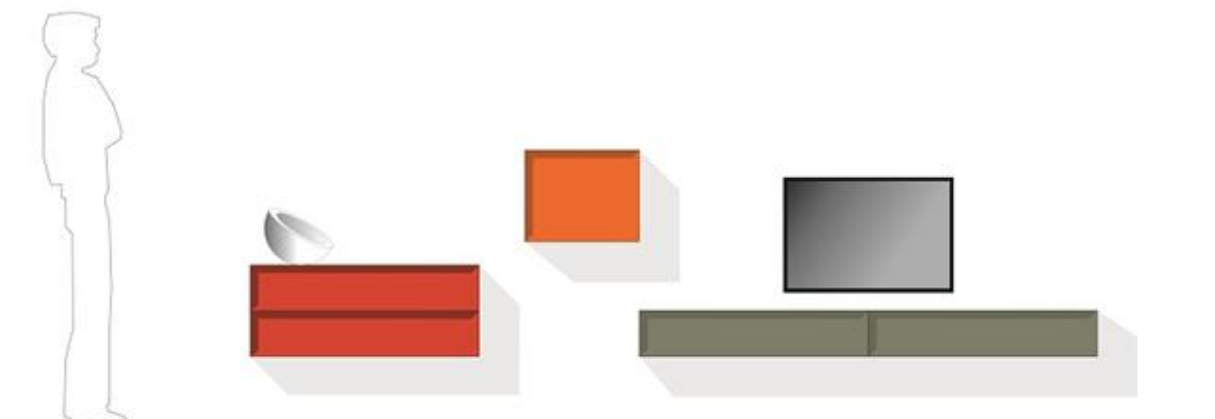

Chest of 1 drawer L160 H20 D49 cm
Bookcase L160 H40 D32 cm

Compositions, examples

Bookcase L160 H40 D32 cm, 3 x

Compositions, examples

Cabinet with 2 drawers L200 H20 D49 cm

Cabinet with 1 door L50 H40 D49 cm x 2