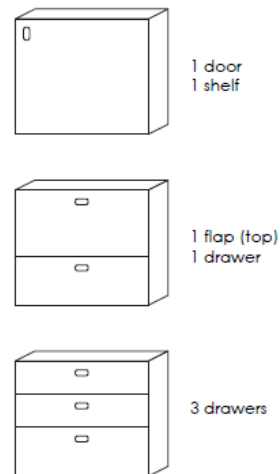

Modular design

In the pages hereafter we will explain the modular design.

The most important modular dimensions are the width of 67,5 cm and a shell height of 25 cm for lowboards and 58,5 cm for sideboards.

corpus height 25 cm

possible functions/module

on floor or wall mounted

on leg:  height 8 cm

on base:  height 20 cm

on plinth:  height 4 cm

or wall mounted

Satellite sideboard cabinets 41 cm high

corpus height 41,5 cm

possible functions/module

on floor or wall mounted

on leg:  height 8 cm

on base:  height 20 cm

on plinth:  height 4 cm

or wall mounted

Product measurements (cm)

Satellite sideboard cabinets 58,5 cm high

corpus height 58,5 cm

possible functions/module

on floor or wall mounted

Satellite high board cabinets 117 cm high

corpus height 117 cm

possible functions/module

on floor