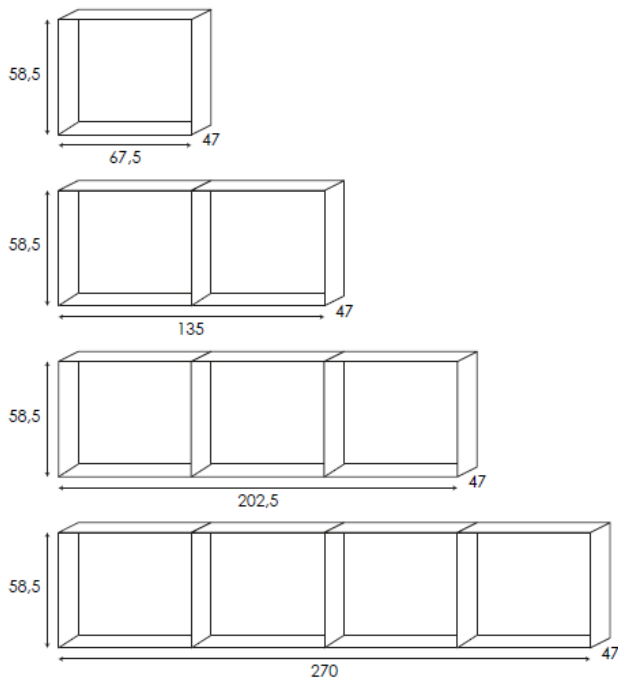

Modular design

In the pages hereafter we will explain the modular design.

The most important modular dimensions are the width of 67,5 cm and a shell height of 25 cm for lowboards and 58,5 cm for sideboards.

corpus height 25 cm

possible functions/module

on floor or wall mounted

on leg:  height 8 cm

on base:  height 20 cm

on plinth:  height 4 cm

or wall mounted

Satellite sideboard cabinets 41 cm high

corpus height 41,5 cm

possible functions/module

on floor or wall mounted

on leg:  height 8 cm

on base:  height 20 cm

on plinth:  height 4 cm

or wall mounted

Product measurements (cm)

Satellite sideboard cabinets 58,5 cm high

corpus height 58,5 cm

possible functions/module

on floor or wall mounted

Satellite high board cabinets 117 cm high

corpus height 117 cm

possible functions/module

on floor