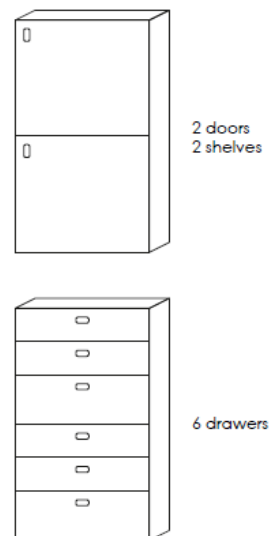

Modular design

In the pages hereafter we will explain the modular design.

The most important modular dimensions are the width of 67,5 cm and a shell height of 25 cm for lowboards and 58,5 cm for sideboards.

corpus height 41,5 cm

possible functions/module

on floor or wall mounted

on leg:  height 8 cm

on base:  height 20 cm

on plinth:  height 4 cm

or wall mounted

Product measurements (cm)

Satellite sideboard cabinets 58,5 cm high

corpus height 58,5 cm

possible functions/module

on floor or wall mounted

Satellite high board cabinets 117 cm high

corpus height 117 cm

possible functions/module

on floor