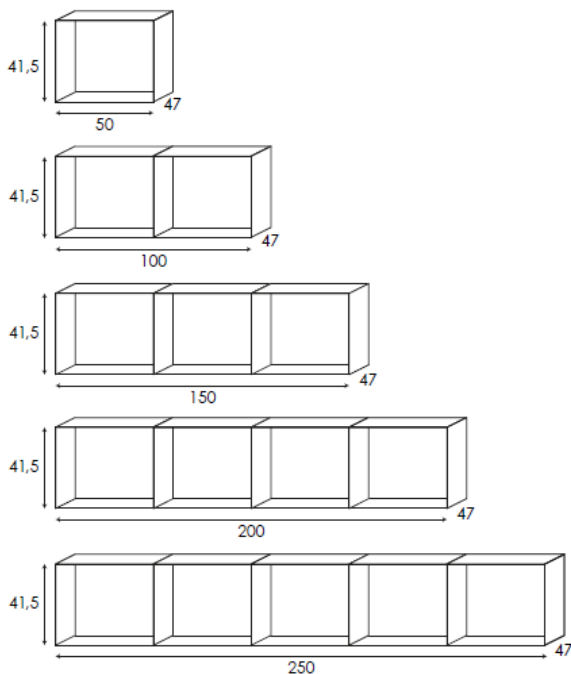

Modular design

In the pages hereafter we will explain the modular design.

The most important modular dimensions are the width of 67,5 cm and a shell height of 25 cm for lowboards and 58,5 cm for sideboards.

Is possible upon request.

Fittings

We use top quality fittings, generally from Blum, which ensures easy adjustment all over the world by furniture professionals.

Product measurements (cm)

Satellite low board cabinets 25 cm high

corpus height 25 cm

possible functions/module

on floor or wall mounted

on leg:  height 8 cm

on base:  height 20 cm

on plinth:  height 4 cm

or wall mounted

Satellite sideboard cabinets 41 cm high

corpus height 41,5 cm

possible functions/module

on floor or wall mounted

on leg:  height 8 cm

on base:  height 20 cm

on plinth:  height 4 cm

or wall mounted

Product measurements (cm)