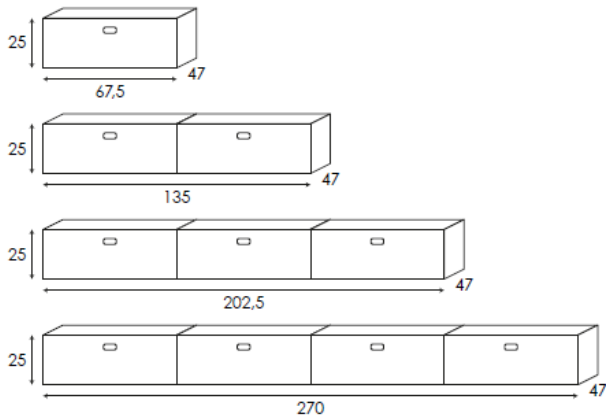

Modular design

In the pages hereafter we will explain the modular design.

The most important modular dimensions are the width of 67,5 cm and a shell height of 25 cm for lowboards and 58,5 cm for sideboards.

Is possible upon request.

Fittings

We use top quality fittings, generally from Blum, which ensures easy adjustment all over the world by furniture professionals.

Product measurements (cm)

Satellite low board cabinets 25 cm high

corpus height 25 cm

possible functions/module

on floor or wall mounted

on leg:  height 8 cm

on base:  height 20 cm

on plinth:  height 4 cm

or wall mounted

Satellite sideboard cabinets 41 cm high