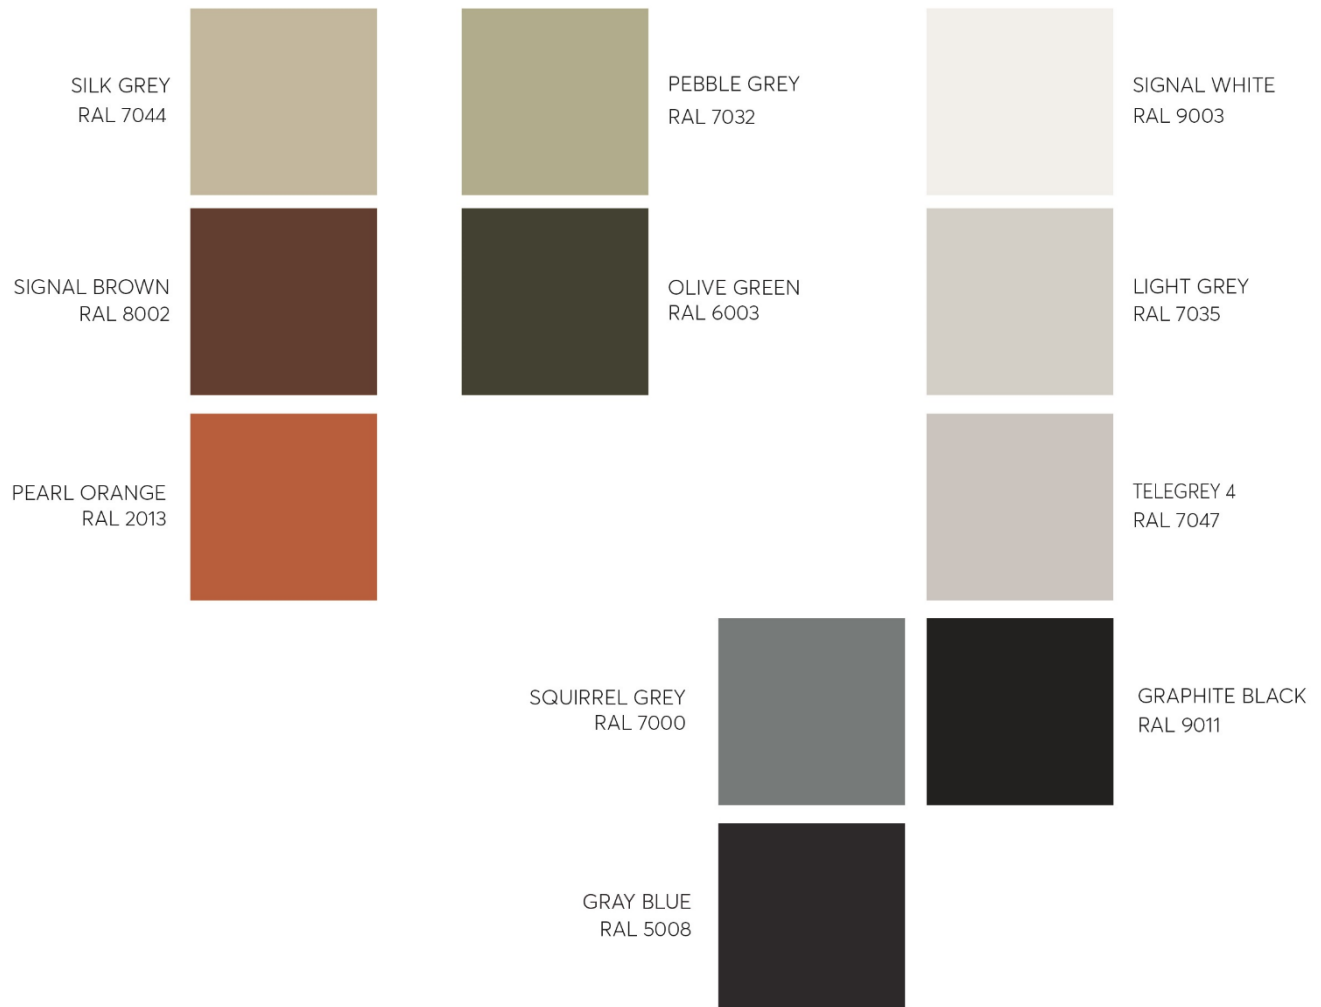

Colour suggestions

We can provide any other regular (as opposed to special 'effect') RAL or NCS colour; most of the time for the same price.

Colours above are indicative: colours on screen, print or lacquered differ.