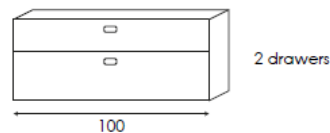

Modular design

In the pages hereafter we will explain the modular design.

The most important modular dimensions are the width of 67,5 cm and a shell height of 25 cm for lowboards and 58,5 cm for sideboards.

Is possible upon request.

Fittings

We use top quality fittings, generally from Blum, which ensures easy adjustment all over the world by furniture professionals.

Product measurements (cm)

Satellite low board cabinets 25 cm high

corpus height 25 cm

possible functions/module

on floor or wall mounted

on leg:  height 8 cm

on base:  height 20 cm

on plinth:  height 4 cm

or wall mounted

Satellite sideboard cabinets 41 cm high

corpus height 41,5 cm

possible functions/module

on floor or wall mounted

on leg:  height 8 cm

on base:  height 20 cm

on plinth:  height 4 cm

or wall mounted

Product measurements (cm)