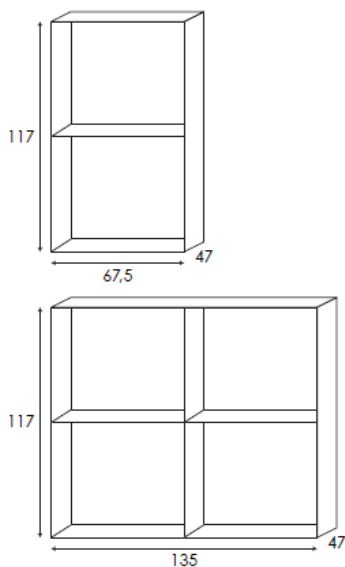

Modular design

In the pages hereafter we will explain the modular design.

The most important modular dimensions are the width of 67,5 cm and a shell height of 25 cm for lowboards and 58,5 cm for sideboards.

corpus height 25 cm

possible functions/module

on floor or wall mounted

on leg:  height 8 cm

on base:  height 20 cm

on plinth:  height 4 cm

or wall mounted

Satellite sideboard cabinets 41 cm high

corpus height 41,5 cm

possible functions/module

on floor or wall mounted

on leg:  height 8 cm

on base:  height 20 cm

on plinth:  height 4 cm

or wall mounted

Product measurements (cm)

Satellite sideboard cabinets 58,5 cm high

corpus height 58,5 cm

possible functions/module

on floor or wall mounted

Satellite high board cabinets 117 cm high

corpus height 117 cm

possible functions/module

on floor