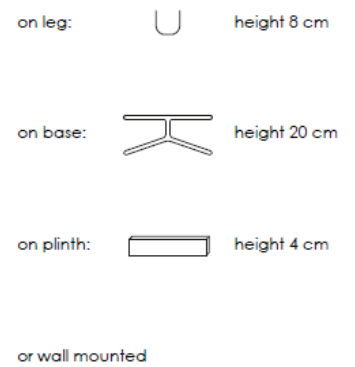

Modular design

In the pages hereafter we will explain the modular design.

The most important modular dimensions are the width of 67,5 cm and a shell height of 25 cm for lowboards and 58,5 cm for sideboards.

corpus height 25 cm

possible functions/module

on floor or wall mounted

on leg:  height 8 cm

on base:  height 20 cm

on plinth:  height 4 cm

or wall mounted

Satellite sideboard cabinets 41 cm high

corpus height 41,5 cm

possible functions/module

on floor or wall mounted

on leg:  height 8 cm

on base:  height 20 cm

on plinth:  height 4 cm

or wall mounted

Product measurements (cm)

Satellite sideboard cabinets 58,5 cm high

corpus height 58,5 cm

possible functions/module

on floor or wall mounted

Satellite high board cabinets 117 cm high

corpus height 117 cm

possible functions/module

on floor