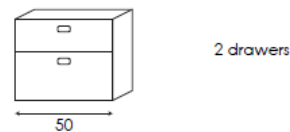

Modular design

In the pages hereafter we will explain the modular design.

The most important modular dimensions are the width of 67,5 cm and a shell height of 25 cm for lowboards and 58,5 cm for sideboards.

Is possible upon request.

Fittings

We use top quality fittings, generally from Blum, which ensures easy adjustment all over the world by furniture professionals.

Product measurements (cm)

Satellite low board cabinets 25 cm high

corpus height 25 cm

possible functions/module

on floor or wall mounted

on leg:  height 8 cm

on base:  height 20 cm

on plinth:  height 4 cm

or wall mounted

Satellite sideboard cabinets 41 cm high

corpus height 41,5 cm

possible functions/module

on floor or wall mounted

on leg:  height 8 cm

on base:  height 20 cm

on plinth:  height 4 cm

or wall mounted

Product measurements (cm)