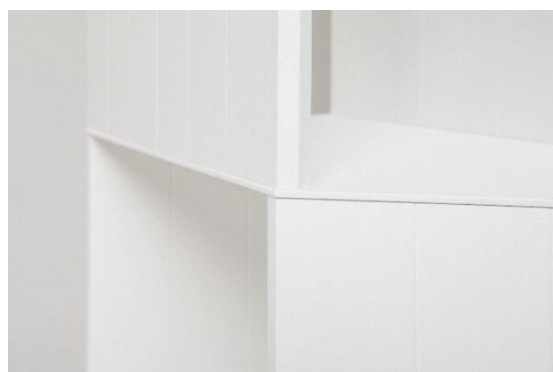

Hexagon

Design by Nendo

HEXAGON is a contemporary interpretation of a form, already known in ancient Greek geometry. The regular six-edged-units are each divided by vertical sheets. Stacked they produce a beautiful rotational symmetry, typical for the HEXAGON, which Nendo cleverly exploits. They come in several heights, varying from 72 cm to 178 cm, with a 36 cm model and higher models, other colours or with turntable also available upon request.

"Hexagon, a bookshelf in the form of a hexagonal pillar. Each side is set off 120° from its neighbours, allowing access from all directions, and giving the bookshelf a different form depending on the angle from which it's viewed"

- Oki Sato, Designer (founder of studio Nendo)

quodes®

Materials, construction

Materials: powder coated sheet steel (horizontal panels) & extruded aluminium (vertical panels)

Construction: each Hexagon has six adjustable feet and can be used freestanding (extremely stable). Turning mechanism for Hexagon, which can be mounted under the cabinet, additional height approximately 1,5 cm. Hardly visible, covered in a black powder coating