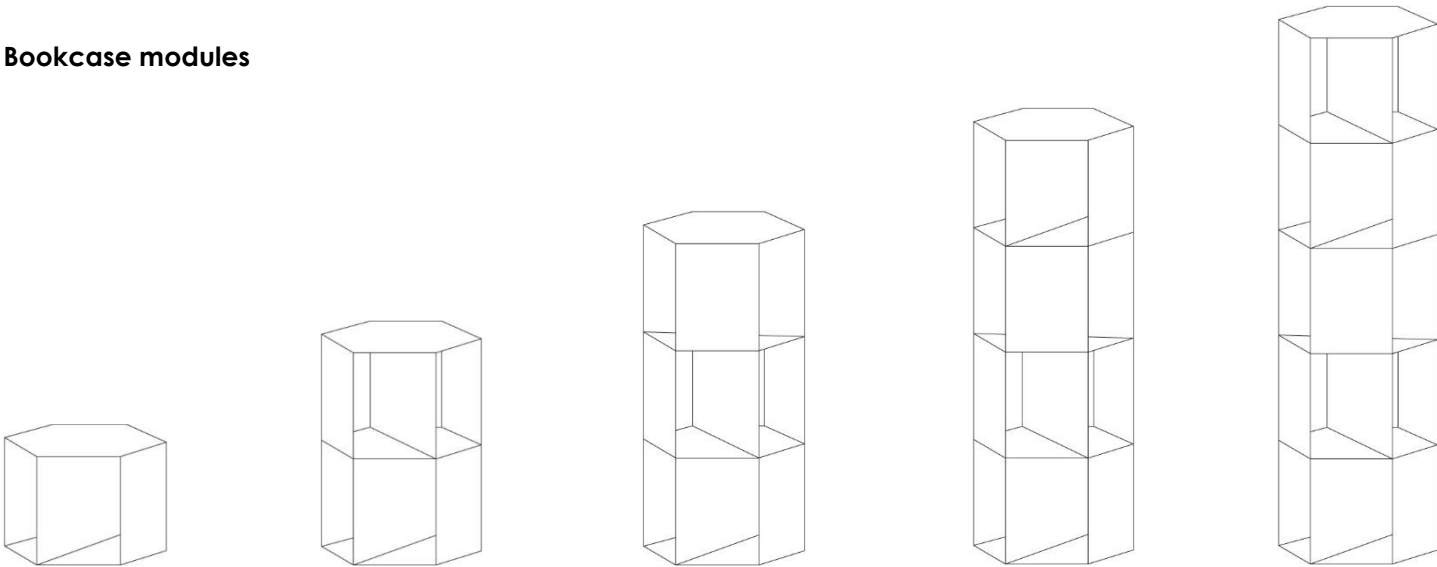

Bookcase modules